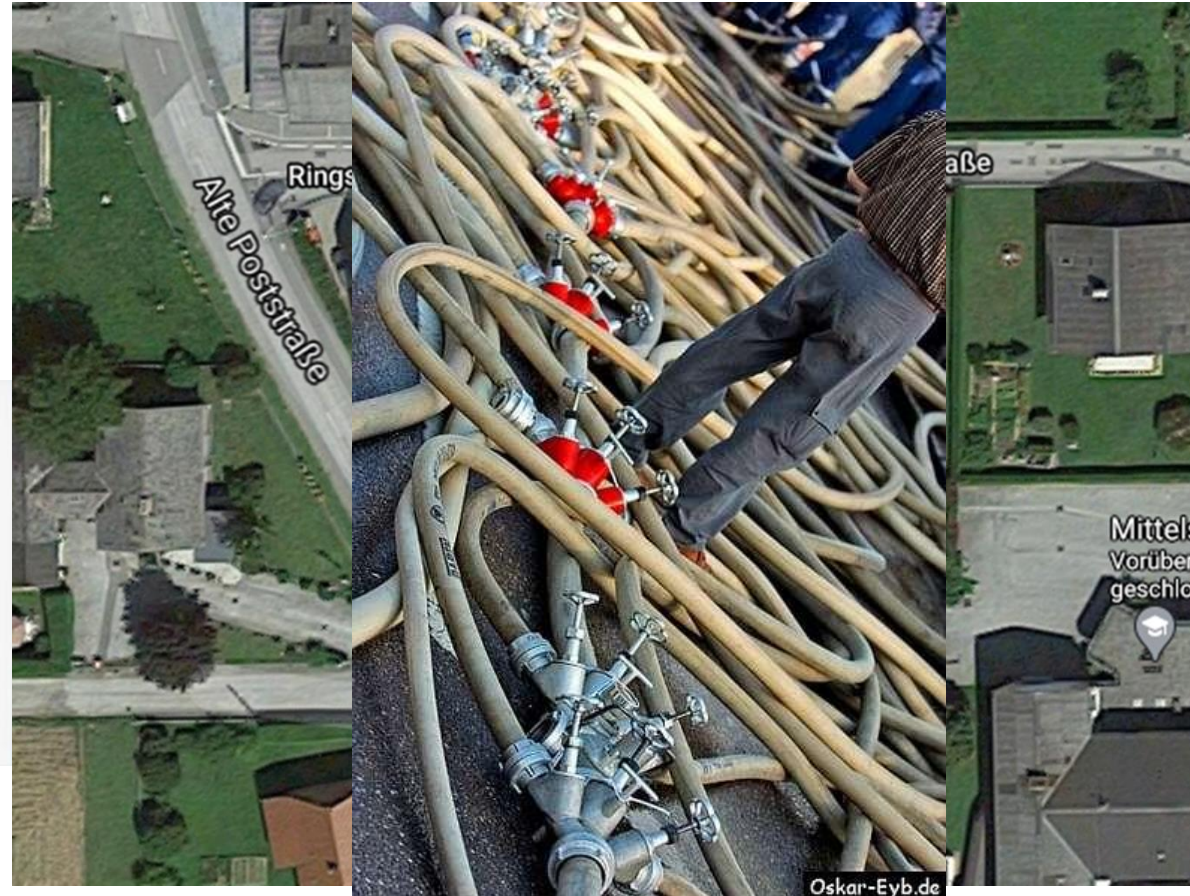

HOME
Sweet
HOME

A computer monitor displaying a promotional poster for an online training course. The poster features a firefighter in full gear (yellow helmet, blue jacket, and respirator) in the foreground. Above the firefighter is a banner with flames and the FF Mooskirchen logo. The text on the poster reads: "1. ONLINESCHULUNG DER FEUERWEHR MOOSKIRCHEN" in red, and "Herzlich Willkommen!" in blue script. In the bottom right corner of the poster, there are social media icons for Facebook and YouTube, and the website address "www.ff-mooskirchen.at".

Löschangriff C42

RLFA Besatzung 1:6

RLFA 2000/200

OBI Philipp Müller
OLM d.F. Andreas Nocker 2

Aufgabenzuteilung RLFA Besatzung 1:6

Anfahrtsweg

Aufstellung bzw Positionierung

Bedienung